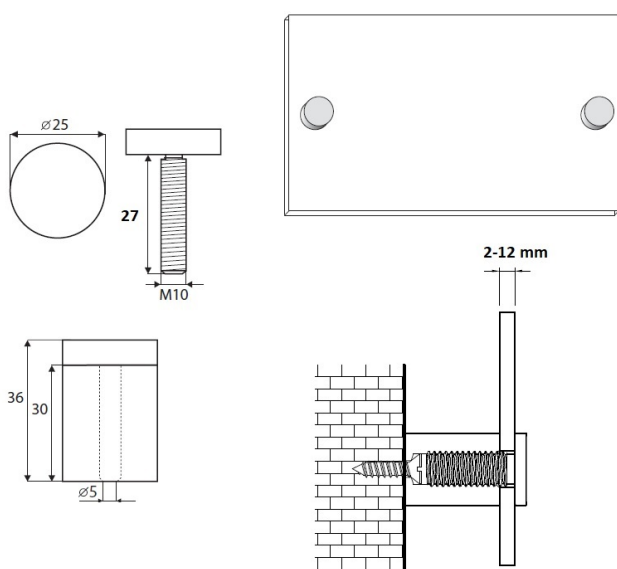

PRODUCT SHEET

Description:

Sign Board Screw $\varnothing 25 \times 30$ mm, Alu, Black, M10, W/2 Transparent Washers

Item number:

22.11.144-0

Units	Box	Carton	HS Code	Barcode
Pcs.	24	144	8302490099	 5704866084345